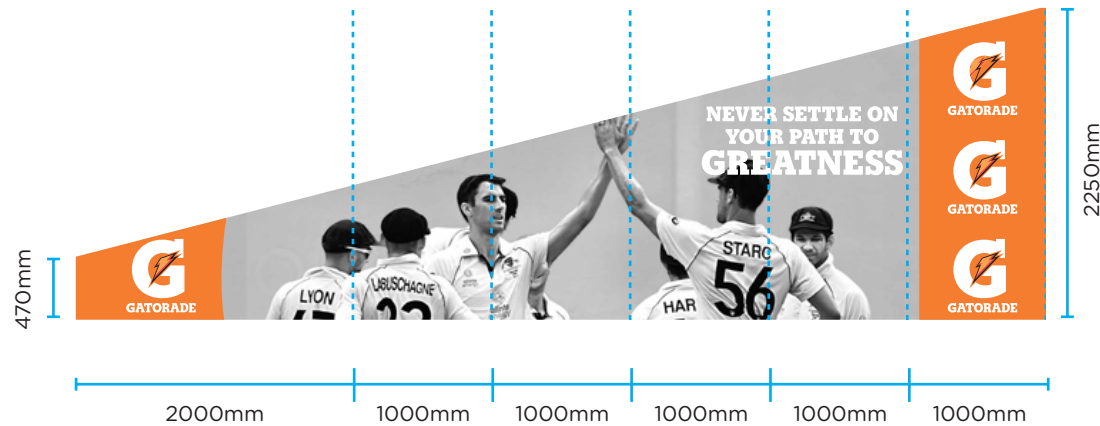

Adelaide Oval

Cricket Walkway Specifications Season 2022/23

Cricket Walkway Specifications Season 2022/23

Cricket Walkway Specifications Season 2022/23

Cricket Walkway Specifications Season 2022/23

Please supply with 30mm bleed

metricon STADIUM

Cricket Walkway Specifications Season 2022/23

Please supply with 30mm bleed

Side Wall Left

Side Wall Right

OPTUS STADIUM

Cricket Walkway Specifications Season 2022/23 - Tunnel T20

Side Wall Left