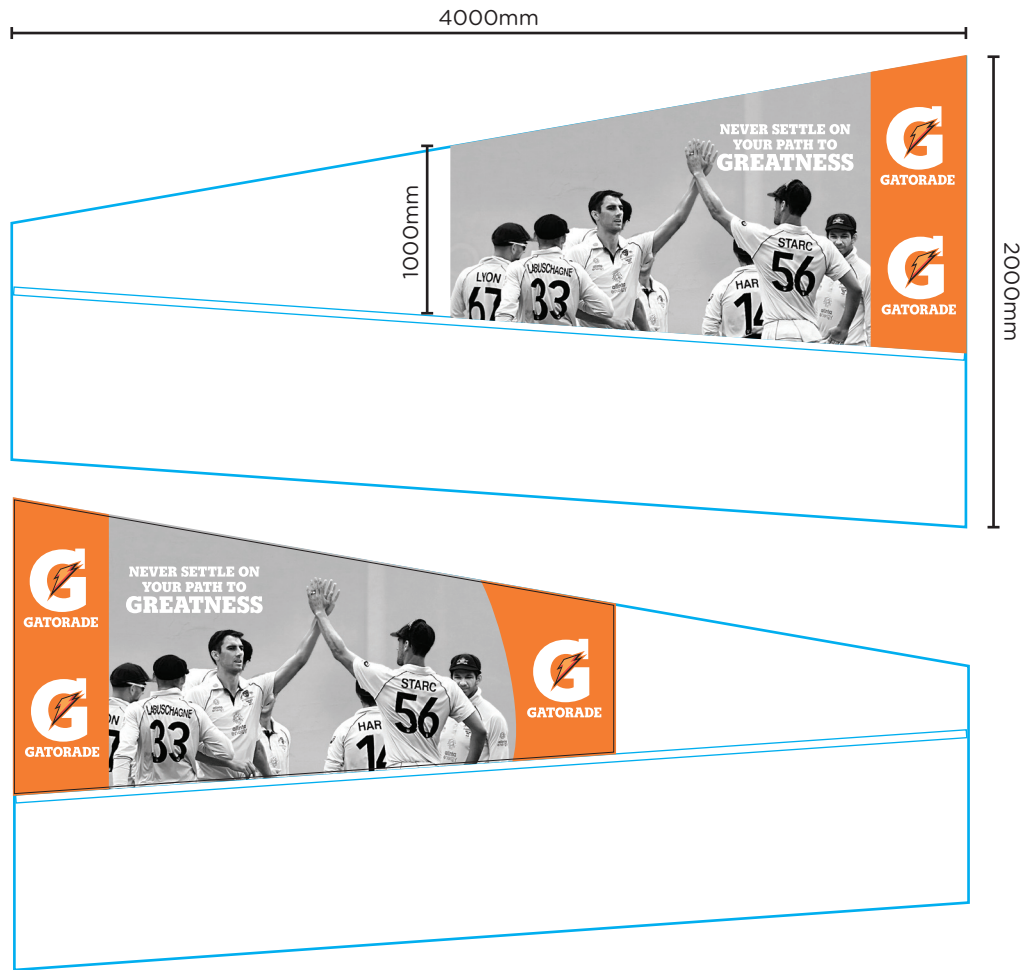

Adelaide Oval

Cricket Walkway Specifications Season 2022/23

Cricket Walkway Specifications Season 2022/23

Cricket Walkway Specifications Season 2022/23

Cricket Walkway Specifications Season 2022/23

Please supply with 30mm bleed

metricon STADIUM

Cricket Walkway Specifications Season 2022/23

Please supply with 30mm bleed

Side Wall Left

Side Wall Right

OPTUS STADIUM

Cricket Walkway Specifications Season 2022/23 - Tunnel T20

Side Wall Left