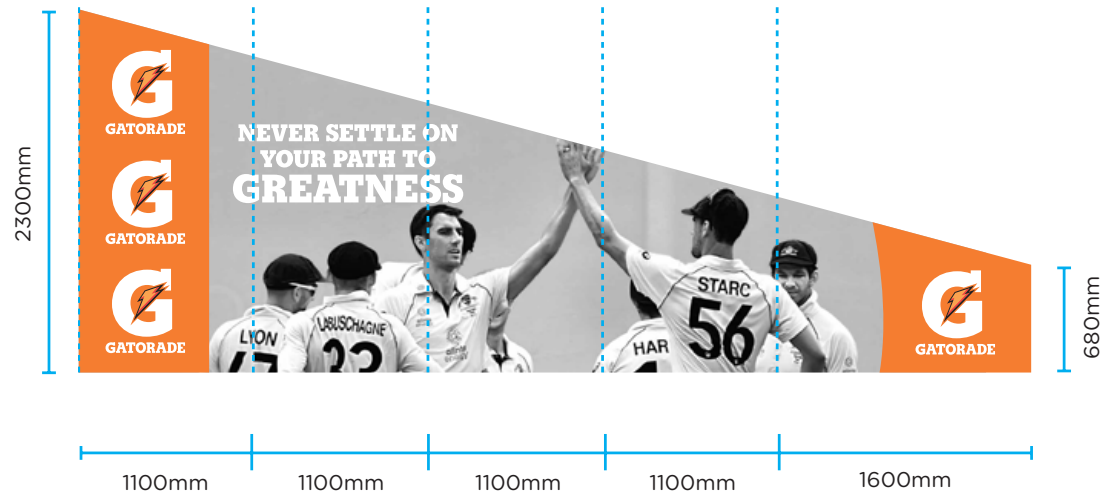

Adelaide Oval

Cricket Walkway Specifications Season 2022/23

Cricket Walkway Specifications Season 2022/23

Cricket Walkway Specifications Season 2022/23

Cricket Walkway Specifications Season 2022/23

Please supply with 30mm bleed

metricon STADIUM

Cricket Walkway Specifications Season 2022/23

Please supply with 30mm bleed

Side Wall Left

Side Wall Right

OPTUS STADIUM

Cricket Walkway Specifications Season 2022/23 - Tunnel T20

Side Wall Left