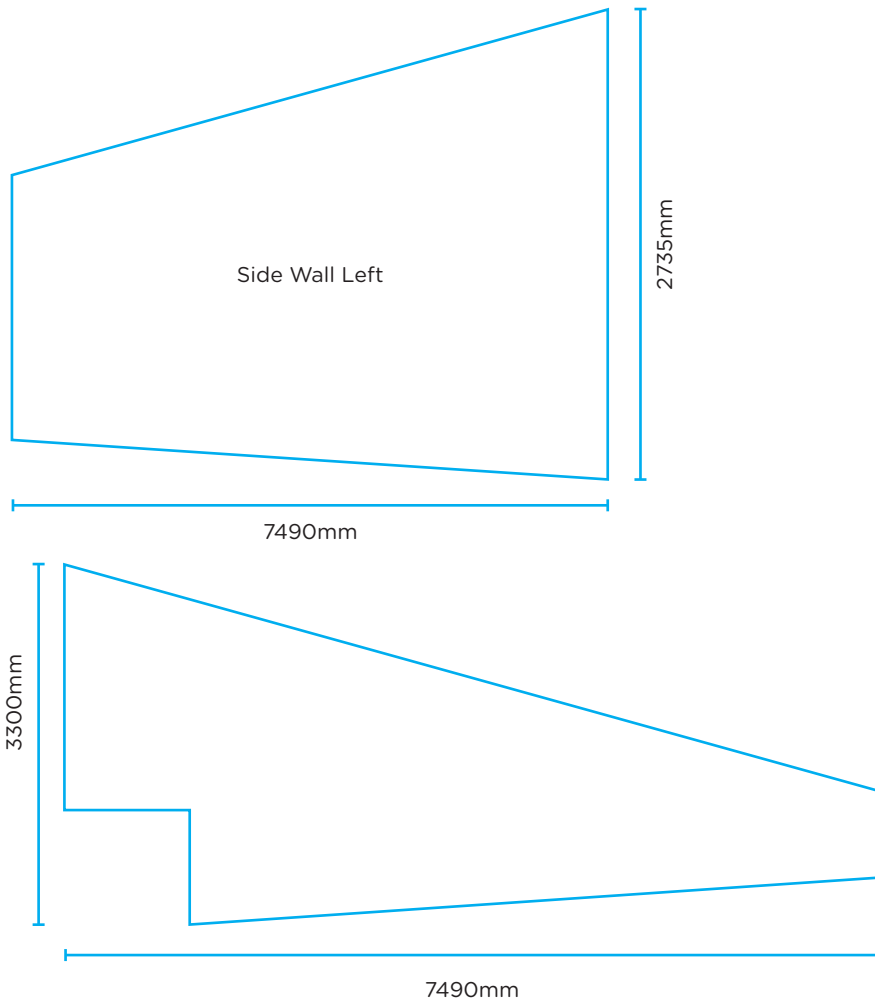

Adelaide Oval

Cricket Walkway Specifications Season 2022/23

Cricket Walkway Specifications Season 2022/23

Cricket Walkway Specifications Season 2022/23

Cricket Walkway Specifications Season 2022/23

Please supply with 30mm bleed

metricon STADIUM

Cricket Walkway Specifications Season 2022/23

Please supply with 30mm bleed

Side Wall Left

Side Wall Right

OPTUS STADIUM

Cricket Walkway Specifications Season 2022/23 - Tunnel T20

Side Wall Left

Side Wall Right

OPTUS STADIUM

Cricket Walkway Specifications Season 2022/23 - Tunnel Test

Side Wall Left

Side Wall Right